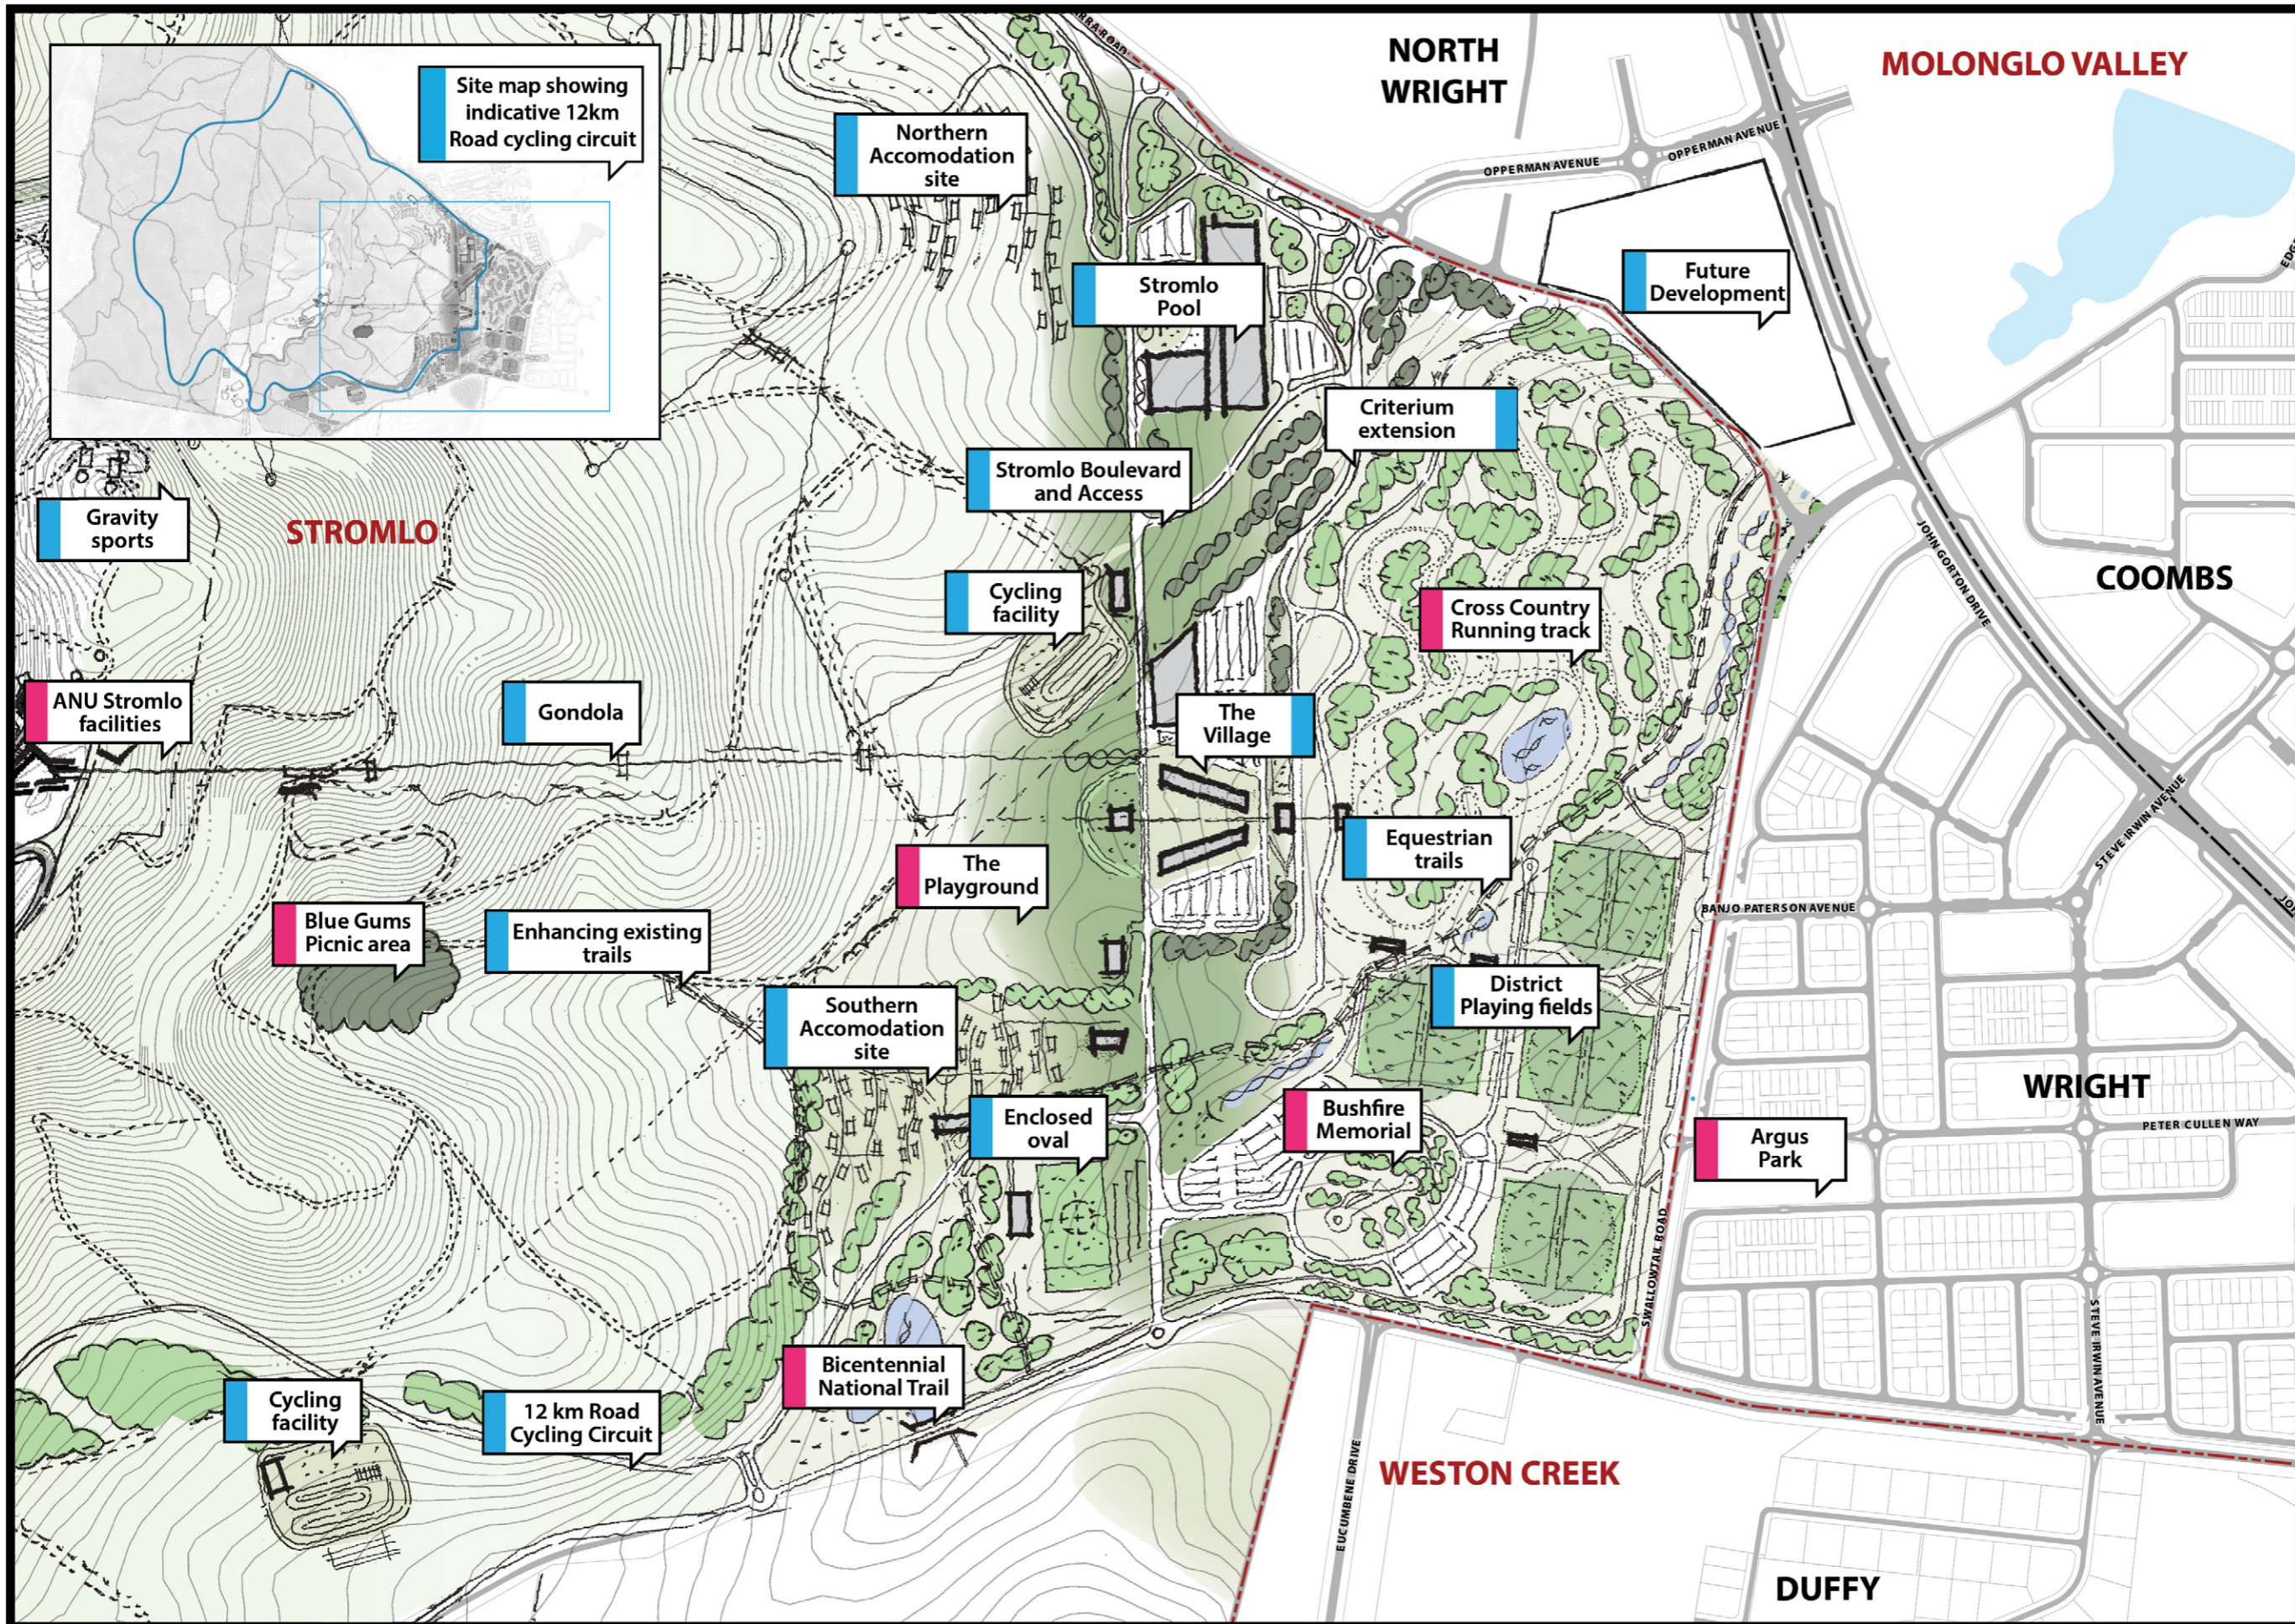

STROMLO FOREST PARK MASTER PLAN

 Existing
 Potential Future development